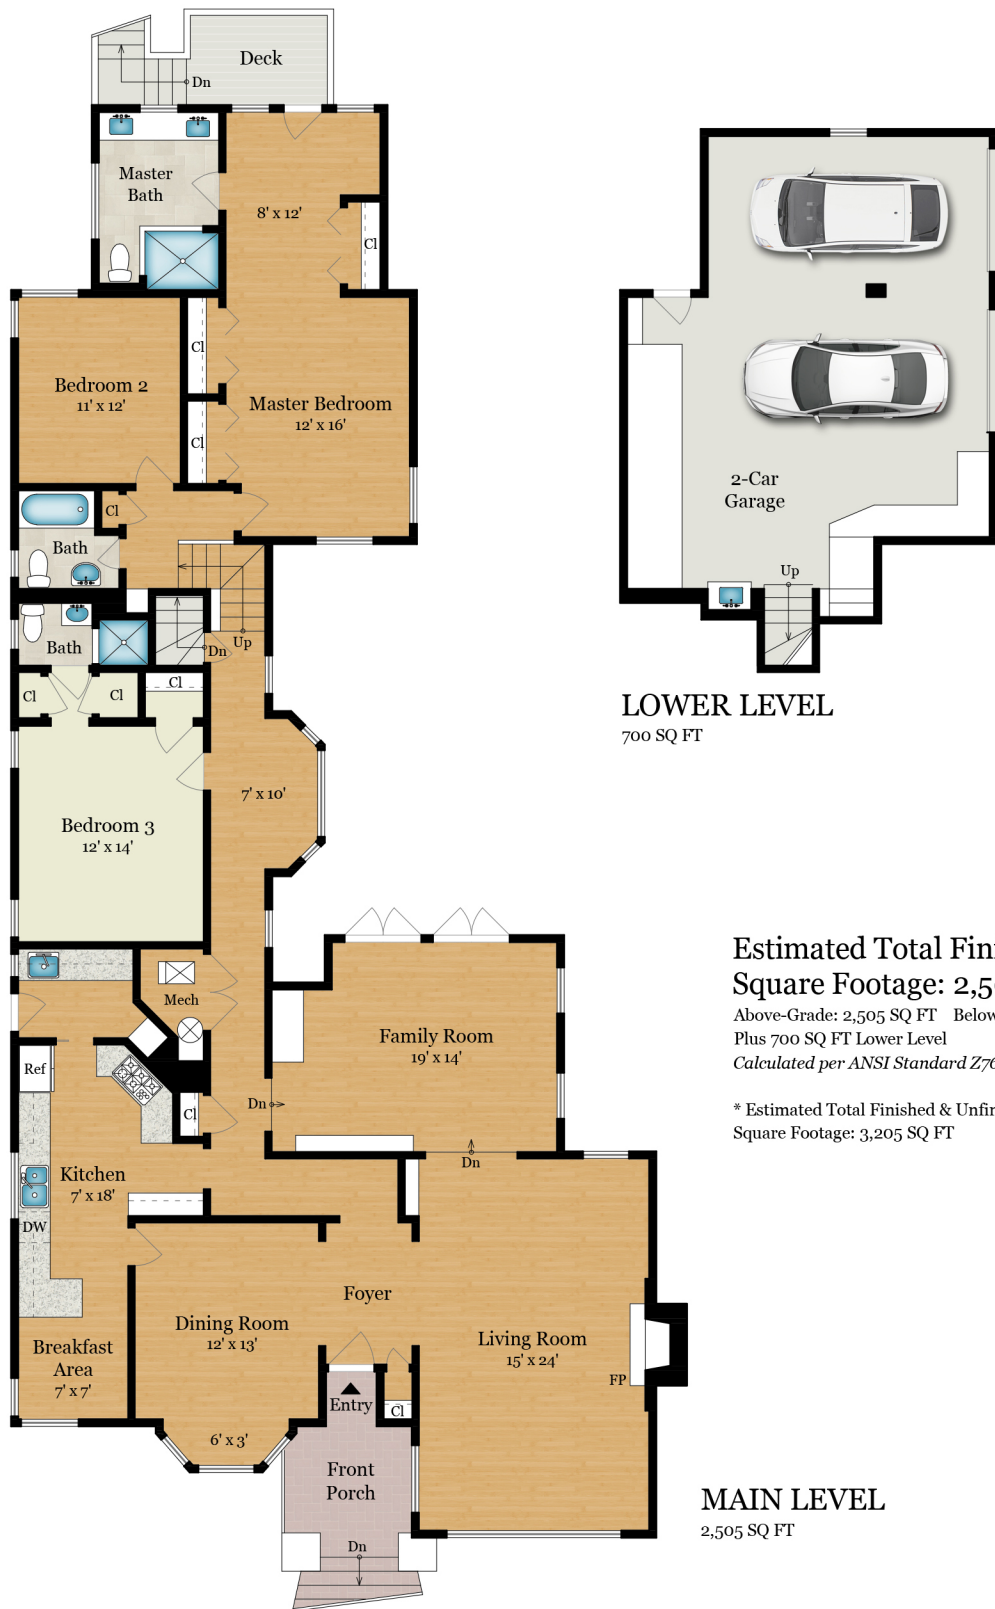

5940 ESTATES DRIVE

OAKLAND, CA 94611

Estimated Total Finished Square Footage: 2,505 SQ FT

Above-Grade: 2,505 SQ FT Below-Grade: N/A
Plus 700 SQ FT Lower Level
Calculated per ANSI Standard Z765-2003.

* Estimated Total Finished & Unfinished Square Footage: 3,205 SQ FT